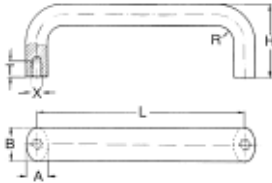

Pull Handles
aluminum

- Natural matte finish
- Aluminum offers high stability...available without tapped holes upon request

PART #	X	B	ALUMINUM				
			L	A	H	R	T
PH-20	M6 x 1.0	20mm	100mm	13mm	47mm	13mm	10mm
PH-21	M6 x 1.0	20	128	13	51	13	10
PH-22	M8 x 1.25	26	128	17	55	17	12
PH-23	M8 x 1.25	26	160	17	57	17	12
PH-24	M8 x 1.25	26	192	17	57	17	12
PH-25	M8 x 1.25	26	300	17	57	17	12

Pull Handles
aluminum

- Available in natural matte finish or plastic coated aluminum
- Allows assembly from the front of the handle

Black Finish PART #	Matte Finish PART #	b	l1	l2	a	d	h1	h2	r
PH-30	PH-40	26mm	116mm	130mm	17mm	6.3mm	53mm	17mm	17mm
PH-31	PH-41	26	132	146	17	6.3	55	17	17
PH-32	PH-42	26	164	178	17	6.3	57	17	17
PH-33	PH-43	26	196	210	17	6.3	57	17	17