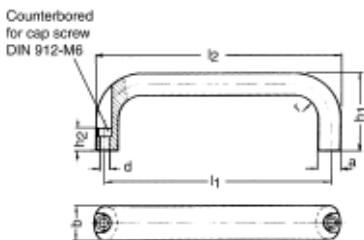

Pull Handles
aluminum

- Natural matte finish
- Aluminum offers high stability...available without tapped holes upon request

PART #	X	B	ALUMINUM				
			L	A	H	R	T
PH-20	M6 x 1.0	20mm	100mm	13mm	47mm	13mm	10mm
PH-21	M6 x 1.0	20	128	13	51	13	10
PH-22	M8 x 1.25	26	128	17	55	17	12
PH-23	M8 x 1.25	26	160	17	57	17	12
PH-24	M8 x 1.25	26	192	17	57	17	12
PH-25	M8 x 1.25	26	300	17	57	17	12

Pull Handles
aluminum

- Available in natural matte finish or plastic coated aluminum
- Allows assembly from the front of the handle

Black Finish PART #	Matte Finish PART #	b	l1	l2	a	d	h1	h2	r
PH-30	PH-40	26mm	116mm	130mm	17mm	6.3mm	53mm	17mm	17mm
PH-31	PH-41	26	132	146	17	6.3	55	17	17
PH-32	PH-42	26	164	178	17	6.3	57	17	17
PH-33	PH-43	26	196	210	17	6.3	57	17	17